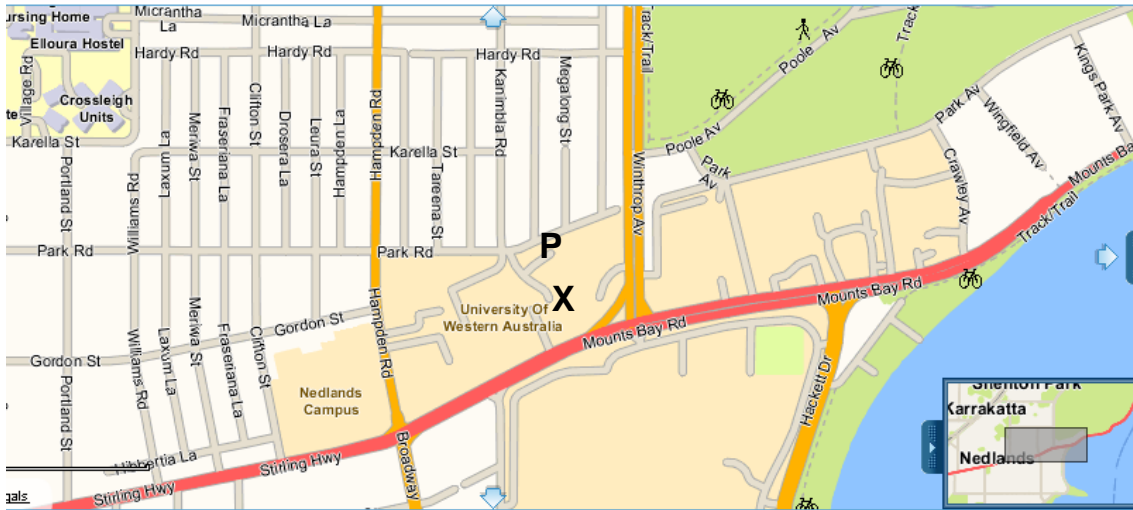

St Catherine's College, University of Western Australia
Directions for Zonta Club meetings

- Location: Corner of Winthrop Avenue and Mounts May Road/Stirling Highway.
- Access: Via Park Road at rear of building –
- Parking: Small college car park (there are some big trees in the car park!)
Council street bays may require a ticket – check sign for times.

Venue: Walk down driveway and you will see an entrance with glass electric sliding doors (Bay tree in pot adjacent to door). The meeting room for the evening will be signposted in the building..